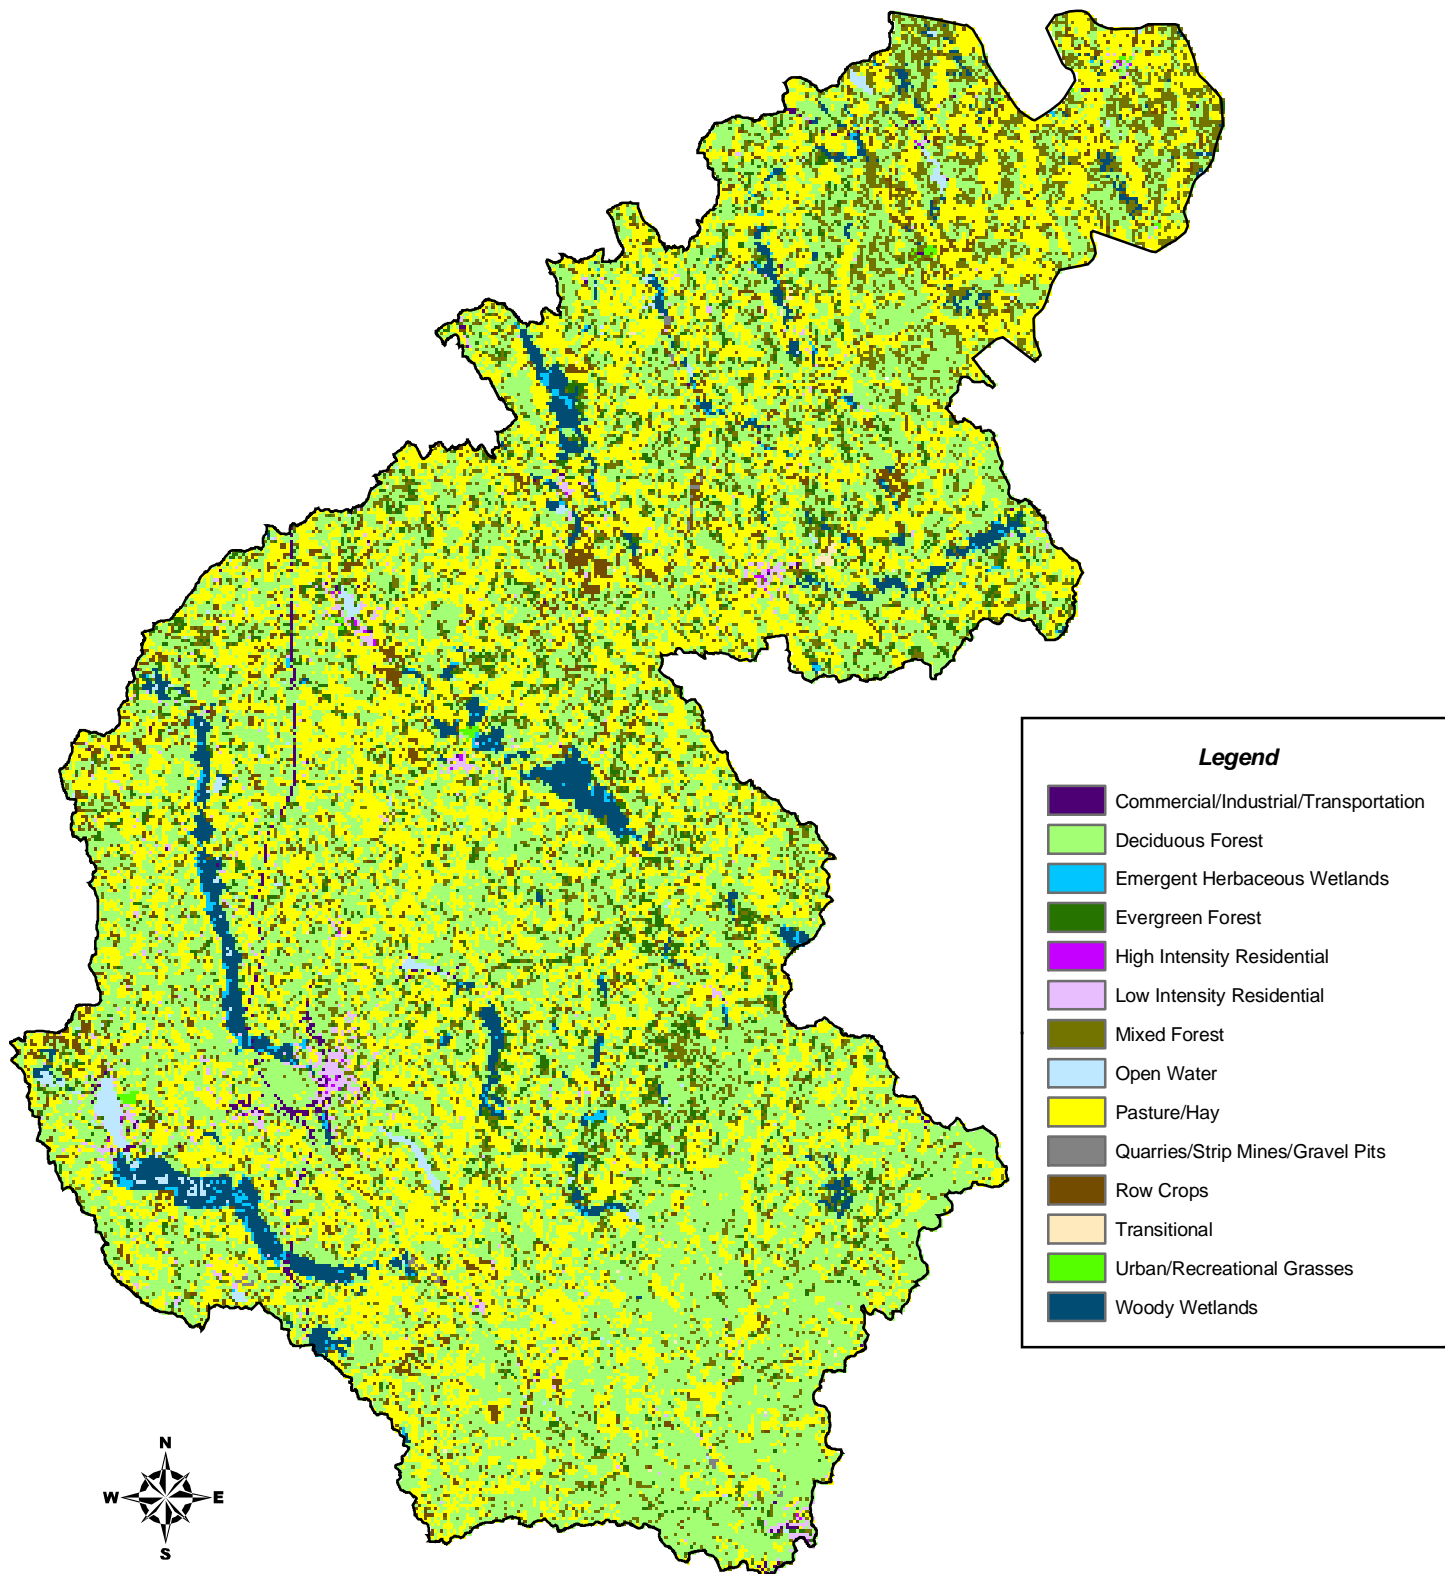

French Creek Watershed Landuse / Landcover

0 3.5 7 14 Kilometers

0 2.5 5 10 Miles