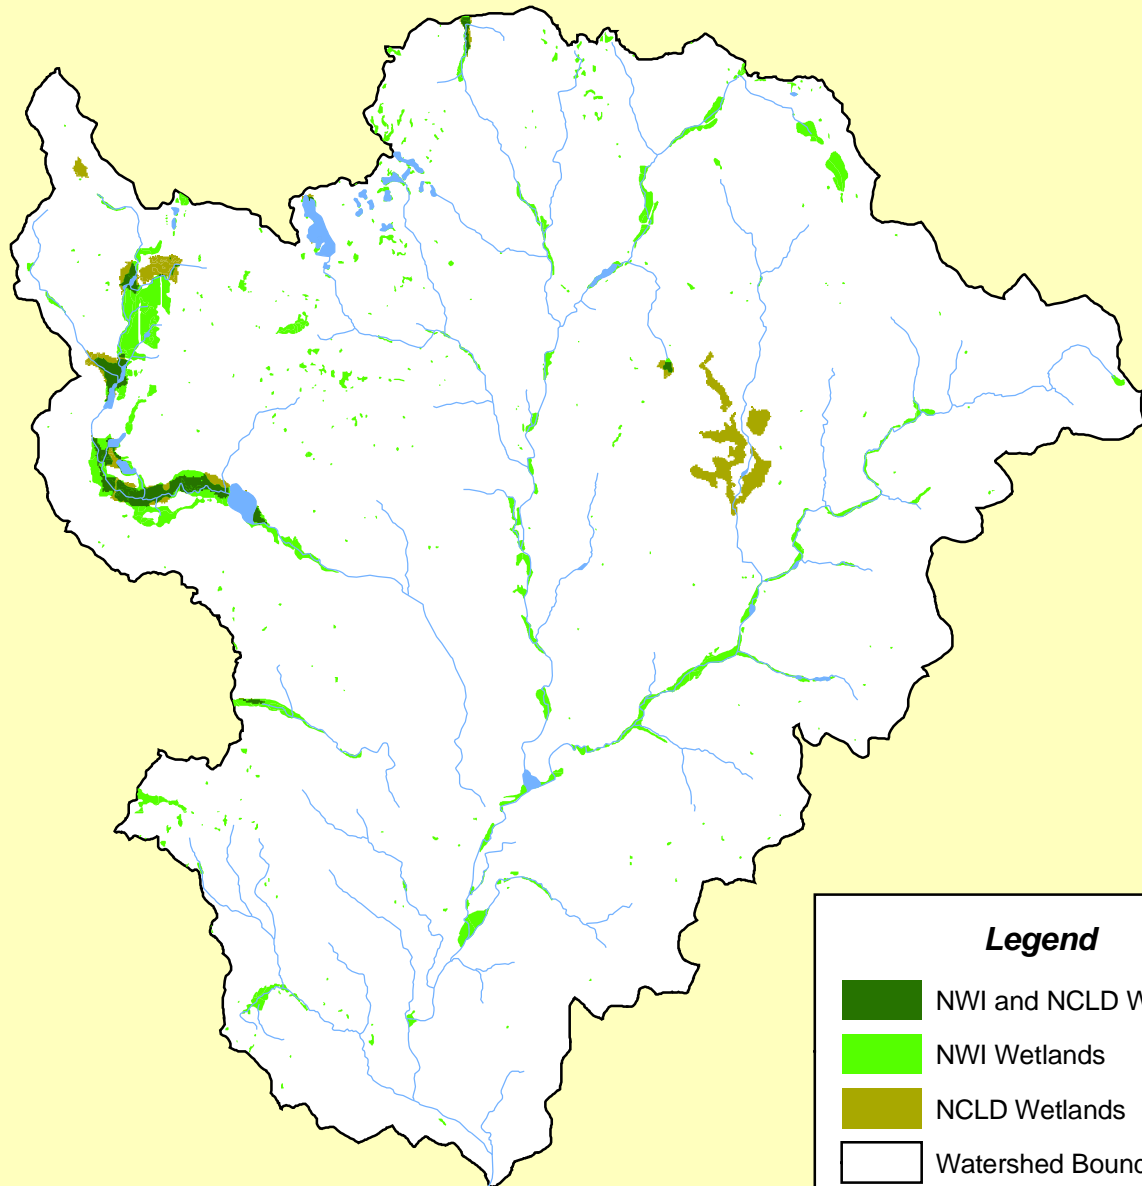

Wetlands within the Sugar Creek Watershed in Pennsylvania

Legend

-  NWI and NCLD Wetlands
-  NWI Wetlands
-  NCLD Wetlands
-  Watershed Boundary

Area of watershed is 43,442 hectares.

Wetlands as designated in the NWI database represent 3.3% of the watershed and account for 1428.9 hectares.

Wetlands as designated in the NCLD database represent 1.3% of the watershed and account for 567.6 hectares.

Only 221.1 hectares were identified as wetlands by both the NWI and NCLD databases.

0 1.25 2.5 5 Miles