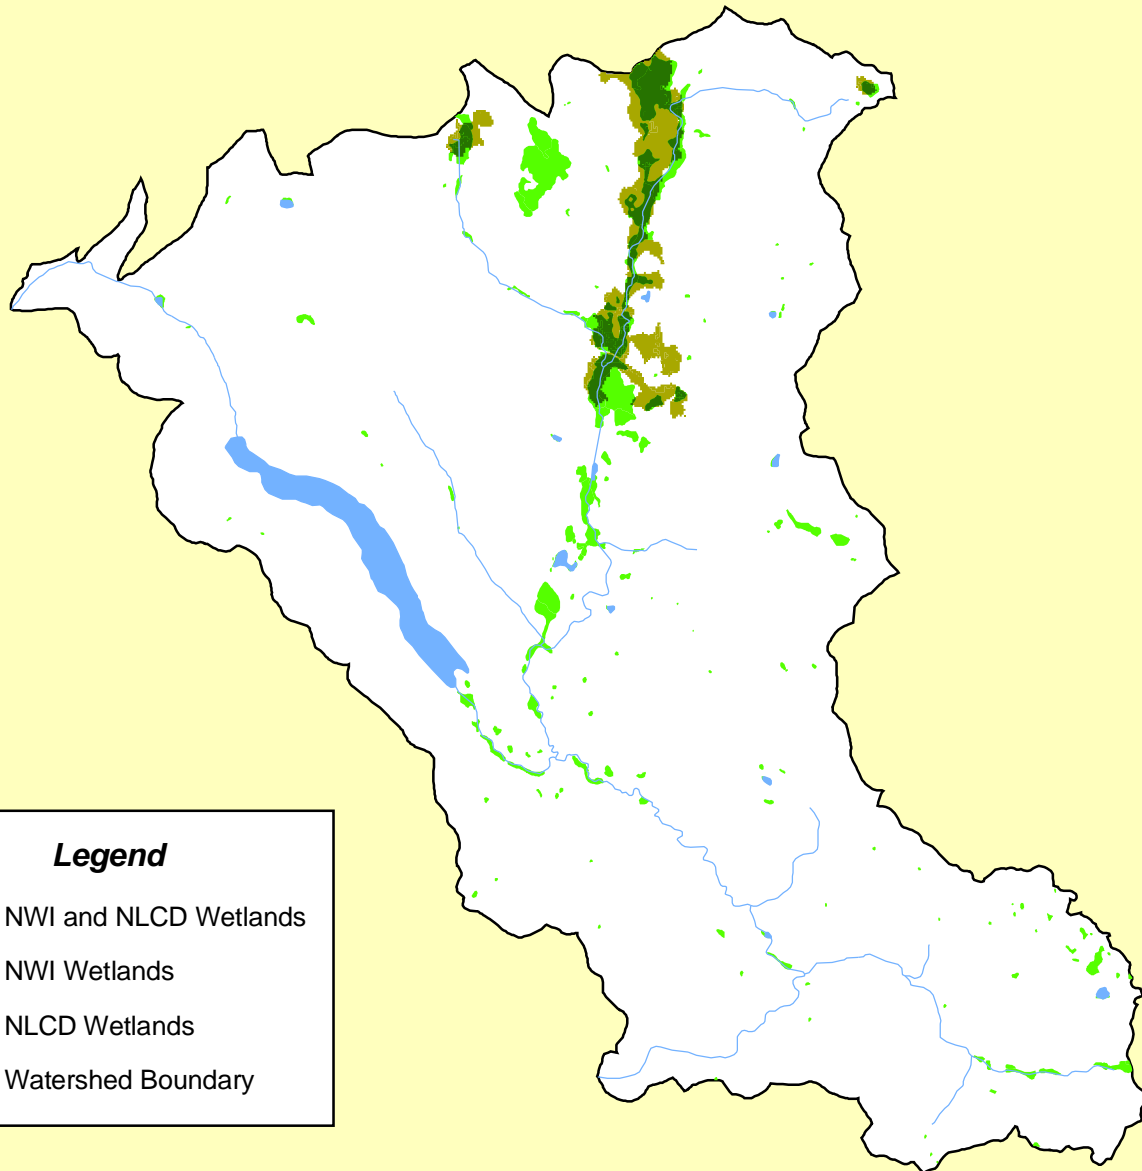

Wetlands within the Little Sugar Creek Watershed in Pennsylvania

Area of watershed is 15,649 hectares.

Wetlands as designated in the NWI database represent 3.2% of the watershed and account for 507 hectares.

Wetlands as designated in the NLCD database represent 2.4% of the watershed and account for 388 hectares.

Only 176 hectares were identified as wetlands by both the NWI and NLCD databases.