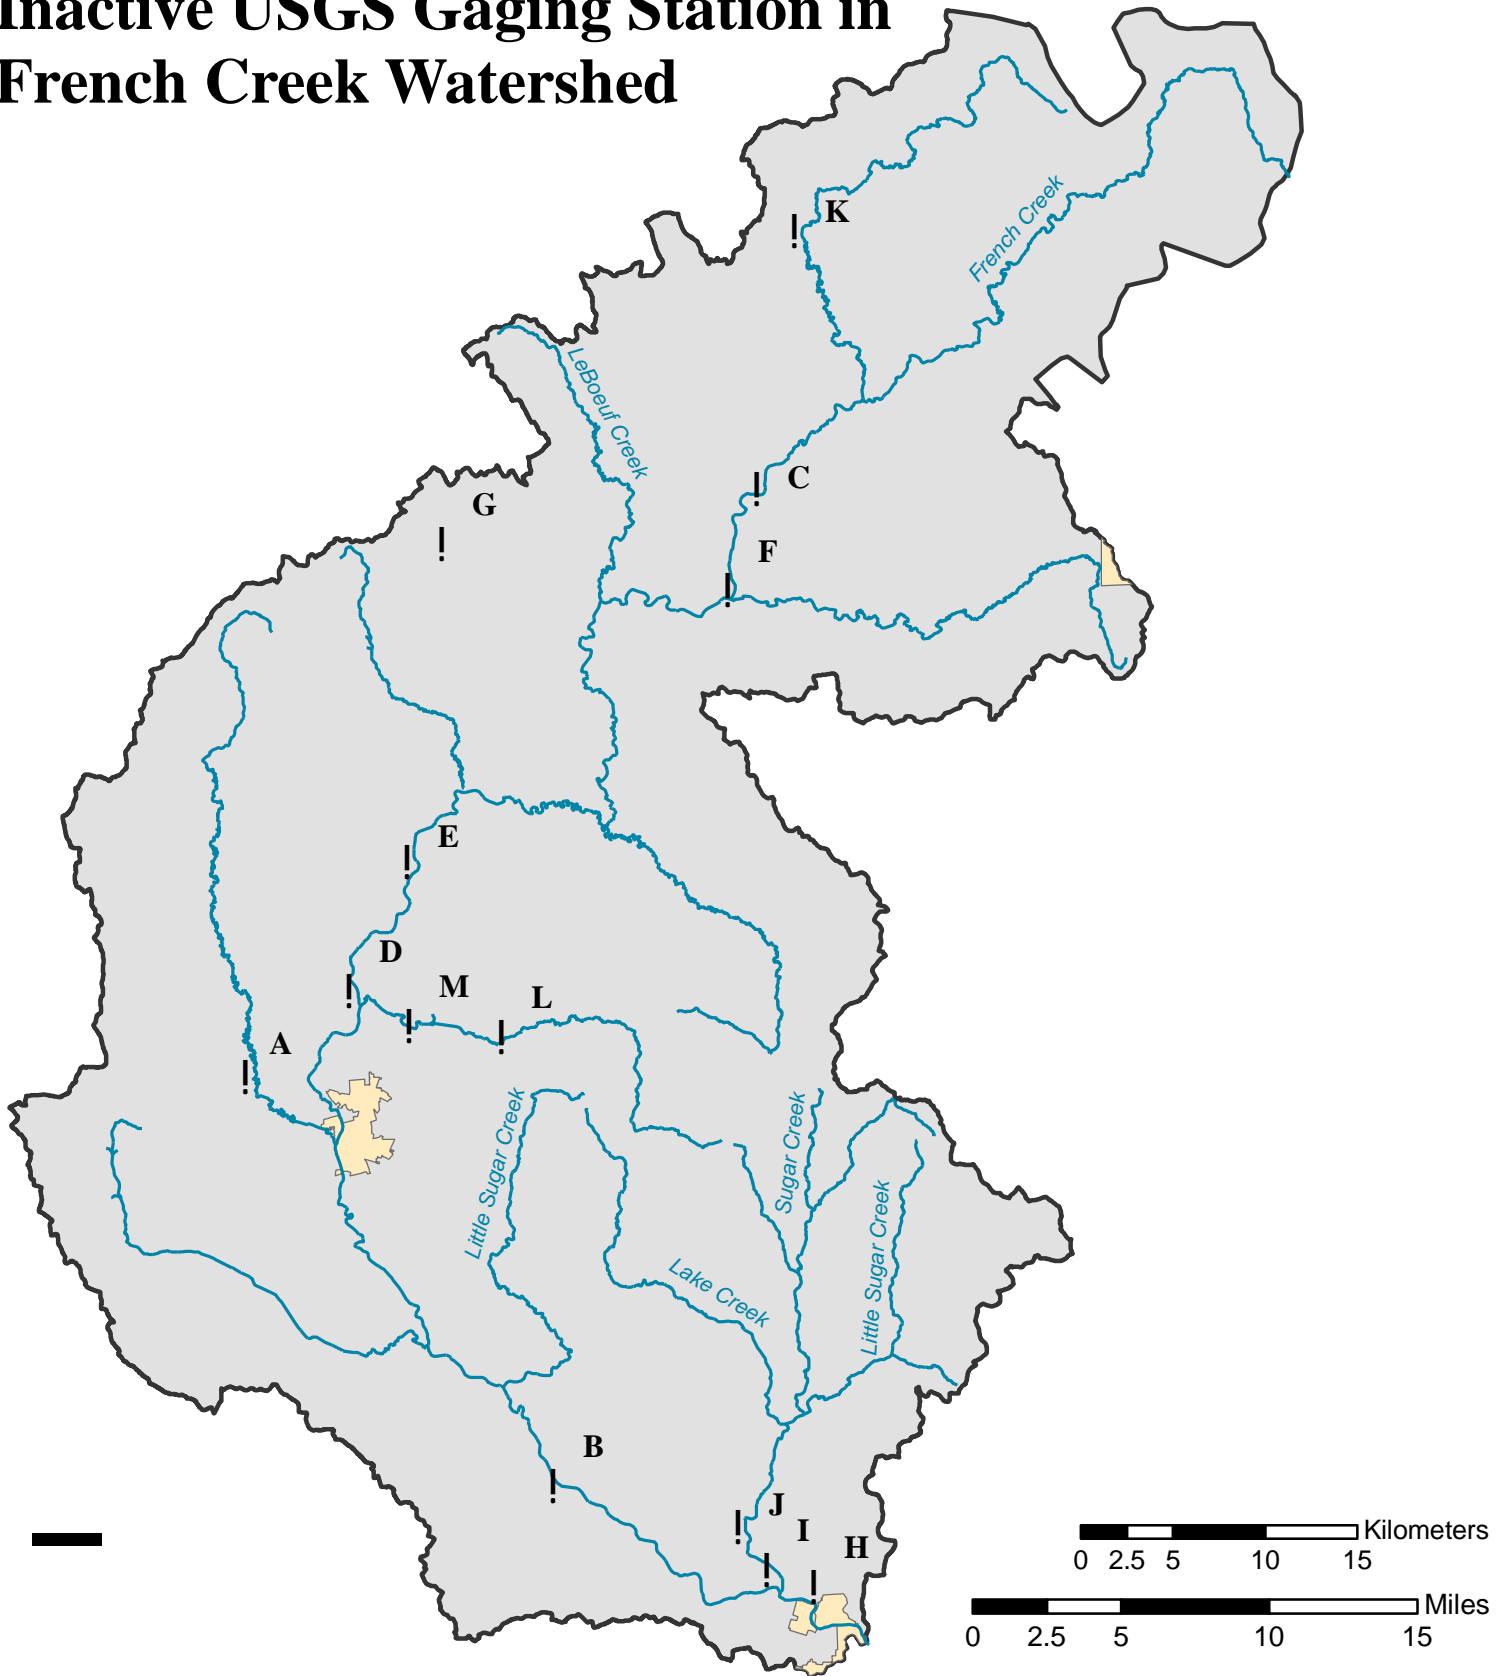

Inactive USGS Gaging Station in French Creek Watershed

- | | | |
|-------------------------------------|--|--|
| ! A, 3023000, Cussewago Creek | ! F, 3021520, FC near Union | ! K, 3021410, West Branch French Creek |
| ! B, 3023500, FC at Carlton | ! G, 3021700, Little Conneauttee Creek | ! L, 3022540, Woodcock Creek at Blooming Valley |
| ! C, 3021500, FC at Carters Corners | ! H, 3025200, Patchel Run | ! M, 3022554, Woodcock Creek at Woodcock Creek Dam |
| ! D, 3022500, FC at Saegertown | ! I, 3025000, Sugar Creek at Sugar Creek | |
| ! E, 3022000, FC at Venango | ! J, 3024500, Sugar creek at Wyattville | |