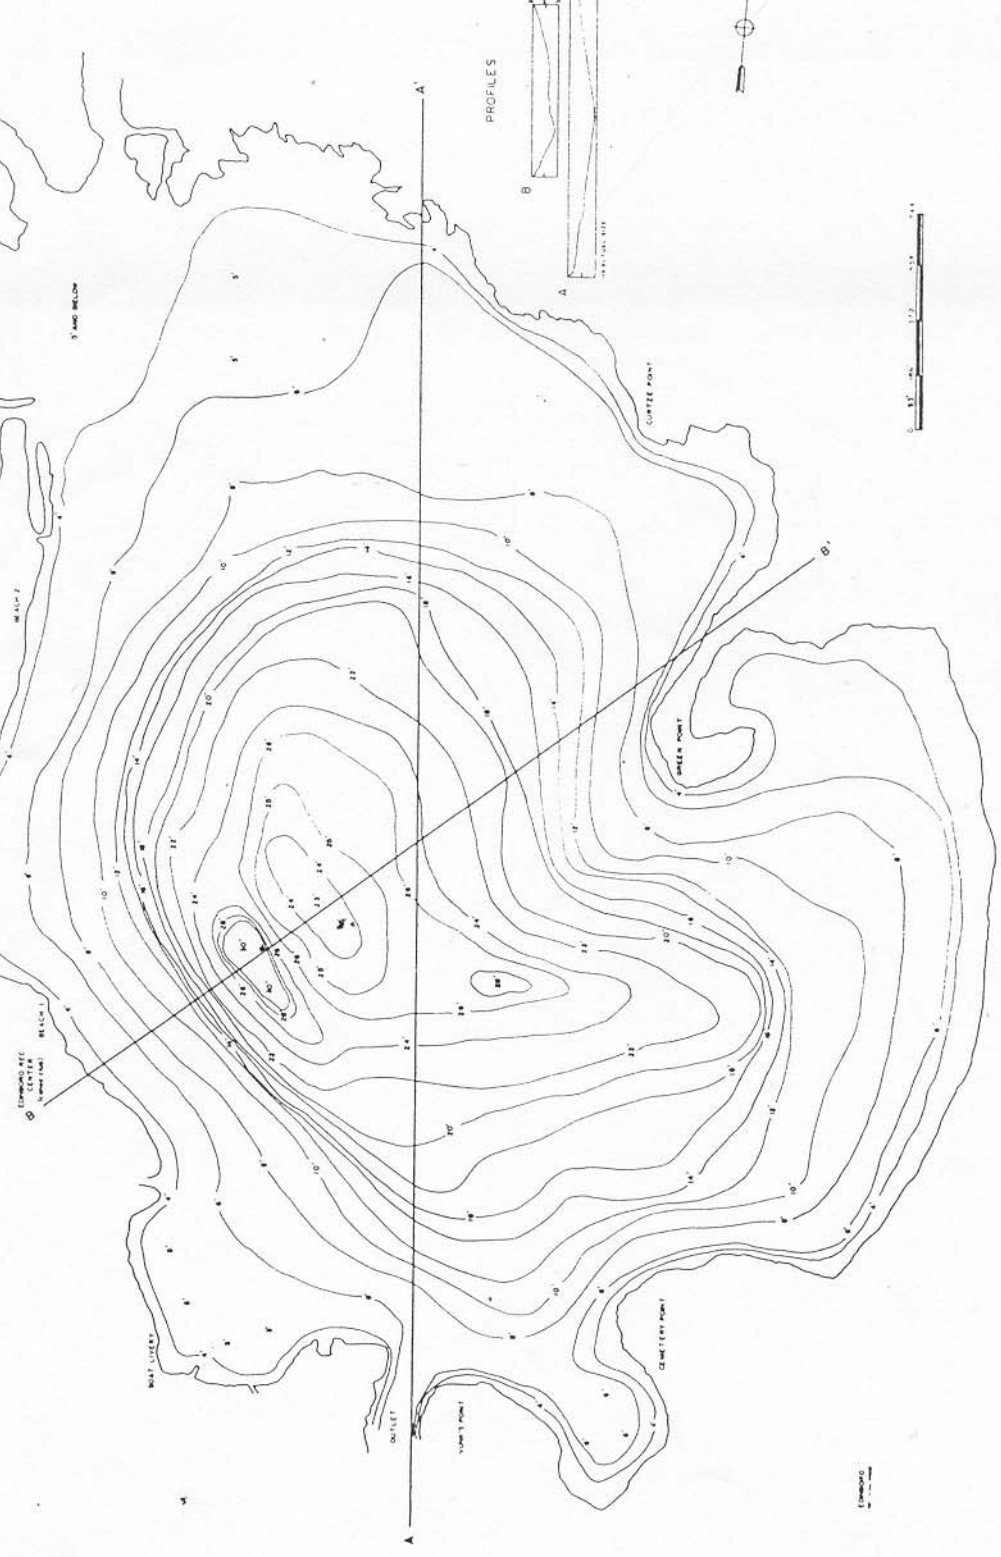

BOTTOM CONTOUR MAP OF EDINBORO LAKE, EDINBORO PENNSYLVANIA

NOVEMBER 1973

LOADING

EDINBORO P.C.
CENTER
(LOADING)

BECKLEY

PROFILES